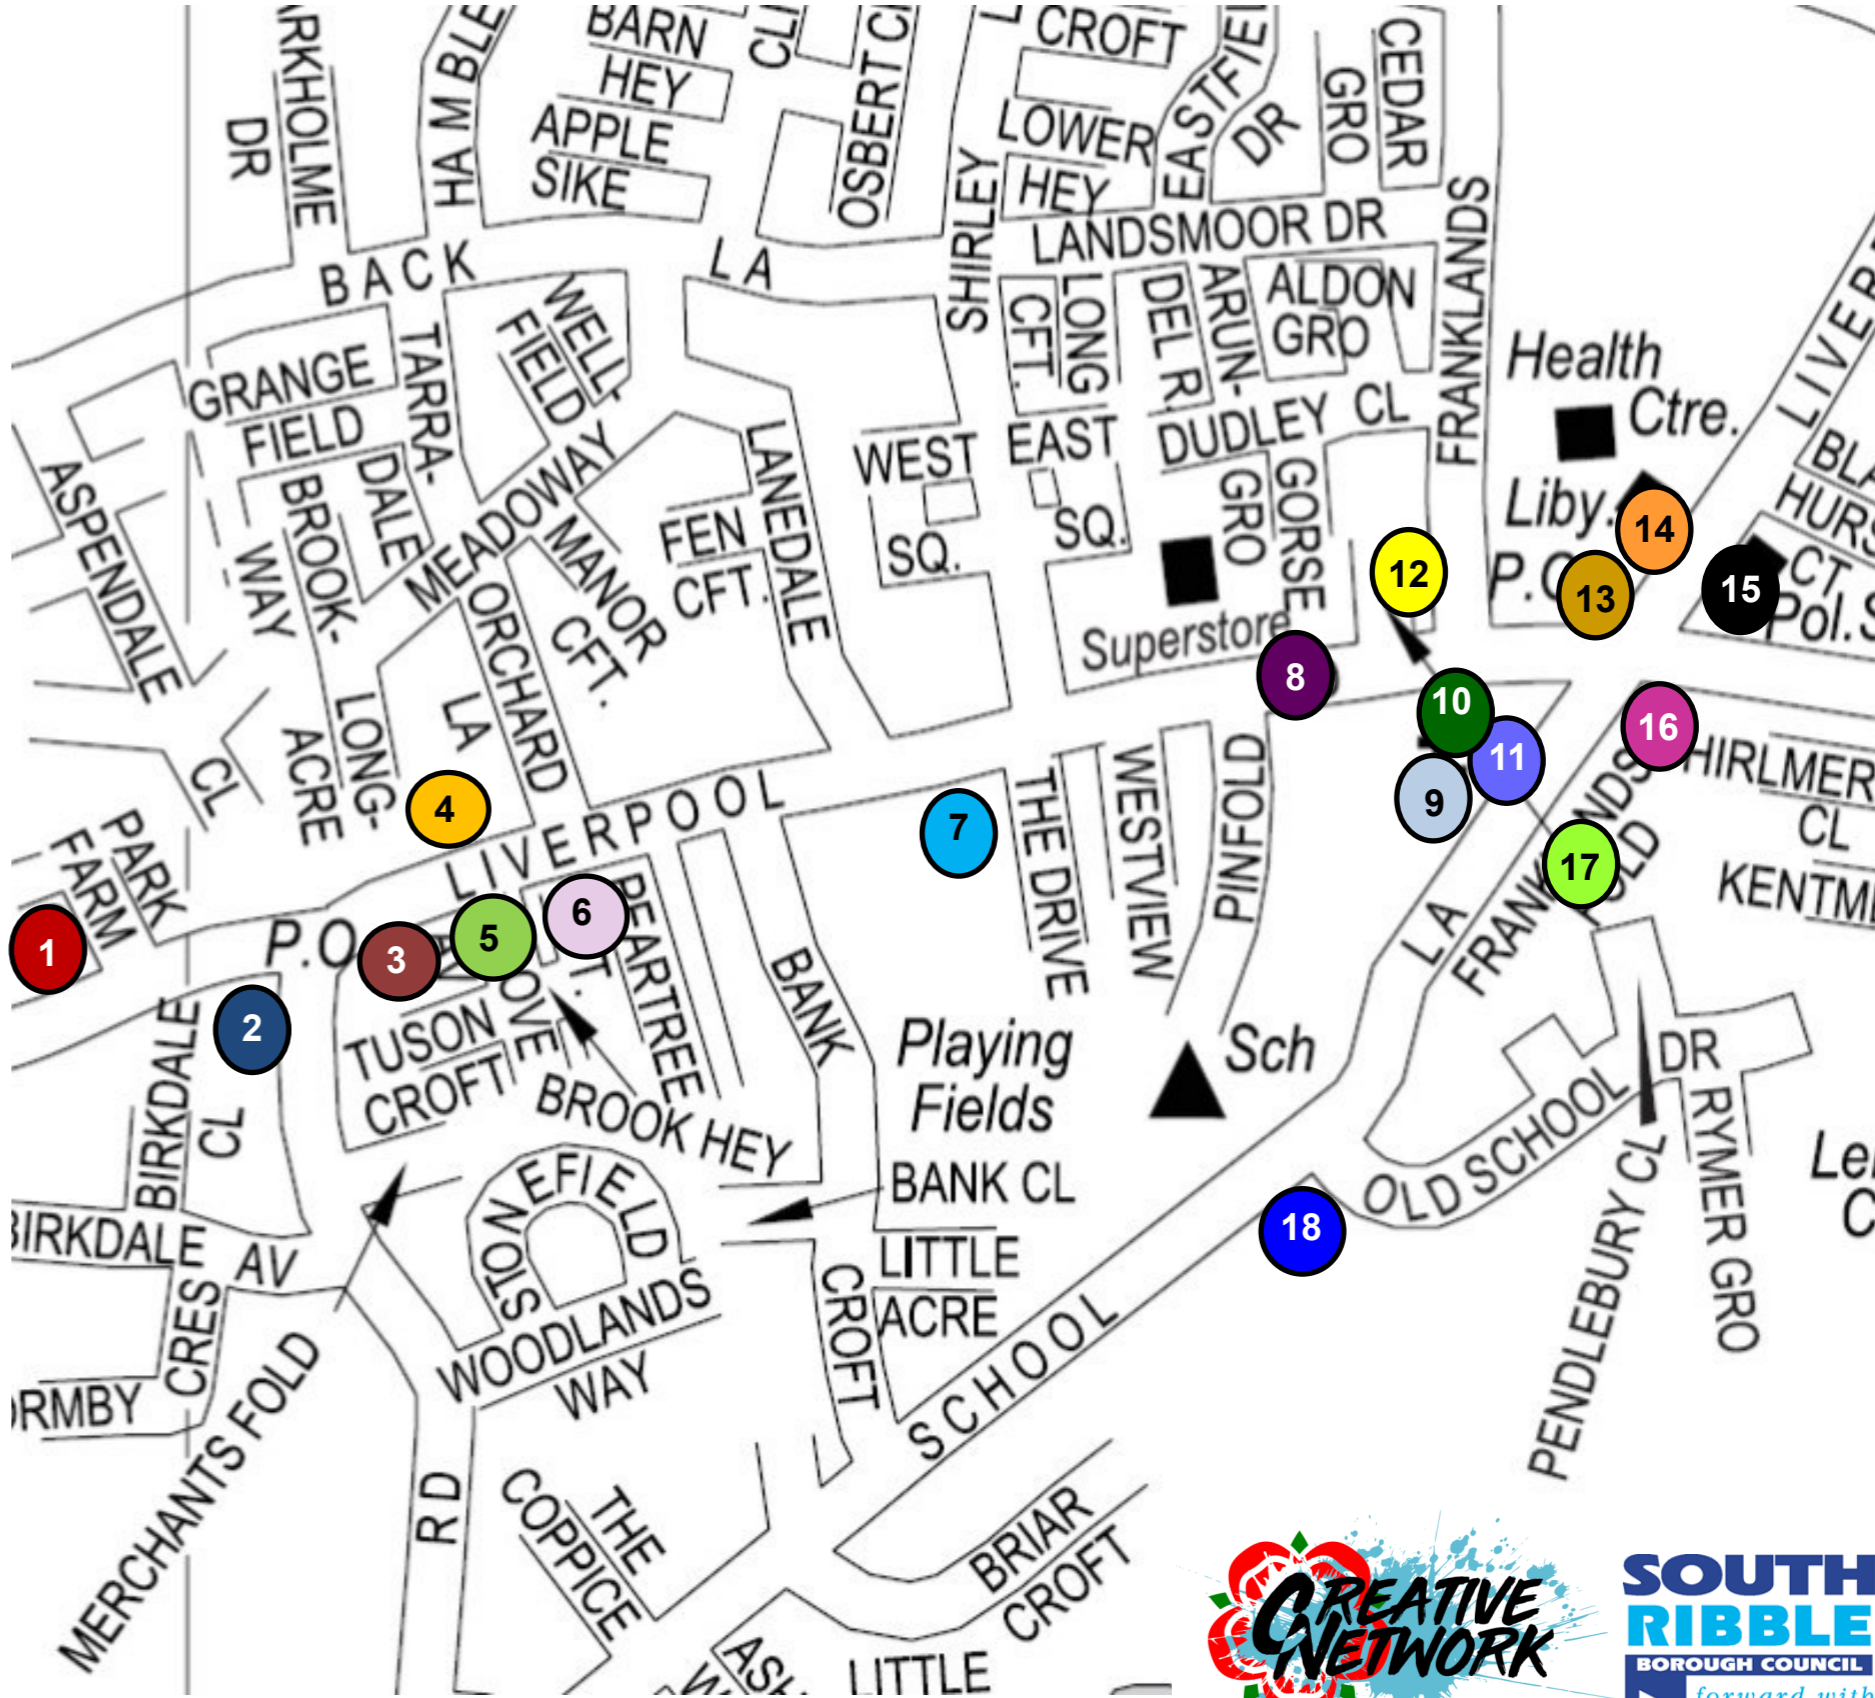

# LONGTON LIVE VENUES

- 1** Longton Methodist Church, Marsh Lane
- 2** Golden Ball, Liverpool Road
- 3** Blundell's Hardware
- 4** Red Lion, Liverpool Road
- 5** Wilkins and Pye, 143 Liverpool Road
- 6** Orchid Café Bar
- 7** Black Bull, Liverpool Road
- 8** Booths
- 9** Scout Hut, Liverpool Road
- 10** St Andrew's Church Hall, Liverpool Road
- 11** St Andrew's Church, Liverpool Road
- 12** Romano's, Franklands
- 13** Spar, Liverpool Road
- 14** Library
- 15** Ram's Head, Liverpool Road
- 16** Enterprize Studios, 2A-2B The Mansions, off School Lane (no wheelchair access — venue is on the 2nd Floor)
- 17** WI Hall, School Lane
- 18** Longton VM Sports and Social Club, School Lane

Please note that this schedule may be subject to change. Check Facebook and Twitter for up to date

# Saturday